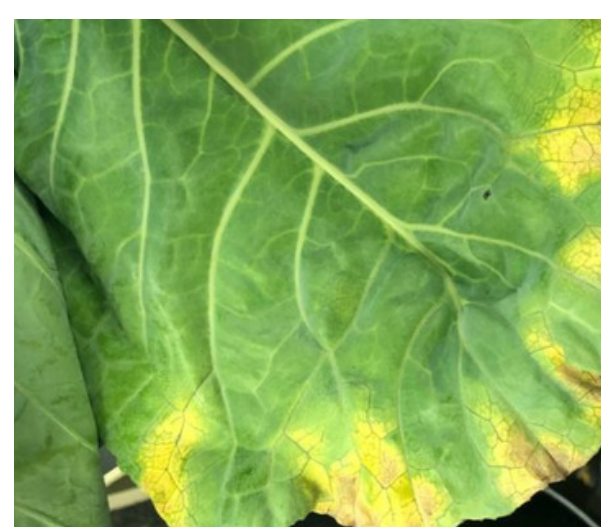

what's fresh

NOVEMBER

Cabbage worms are pests that damage broccoli leaves.

Black rot is a disease that damages broccoli plants.