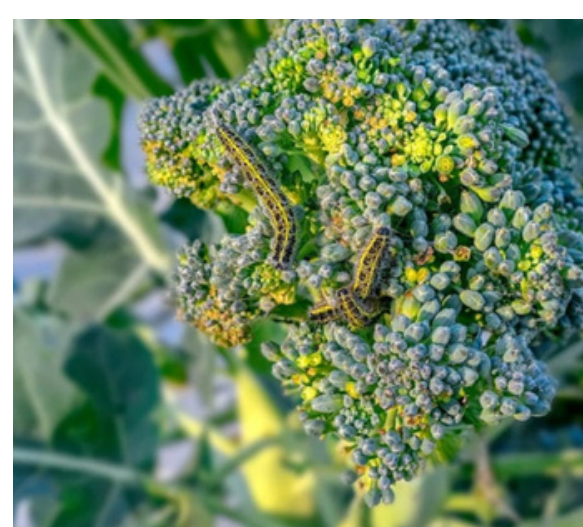

what's fresh

NOVEMBER

Cabbage worms are pests that damage broccoli leaves.

Black rot is a disease that damages broccoli plants.