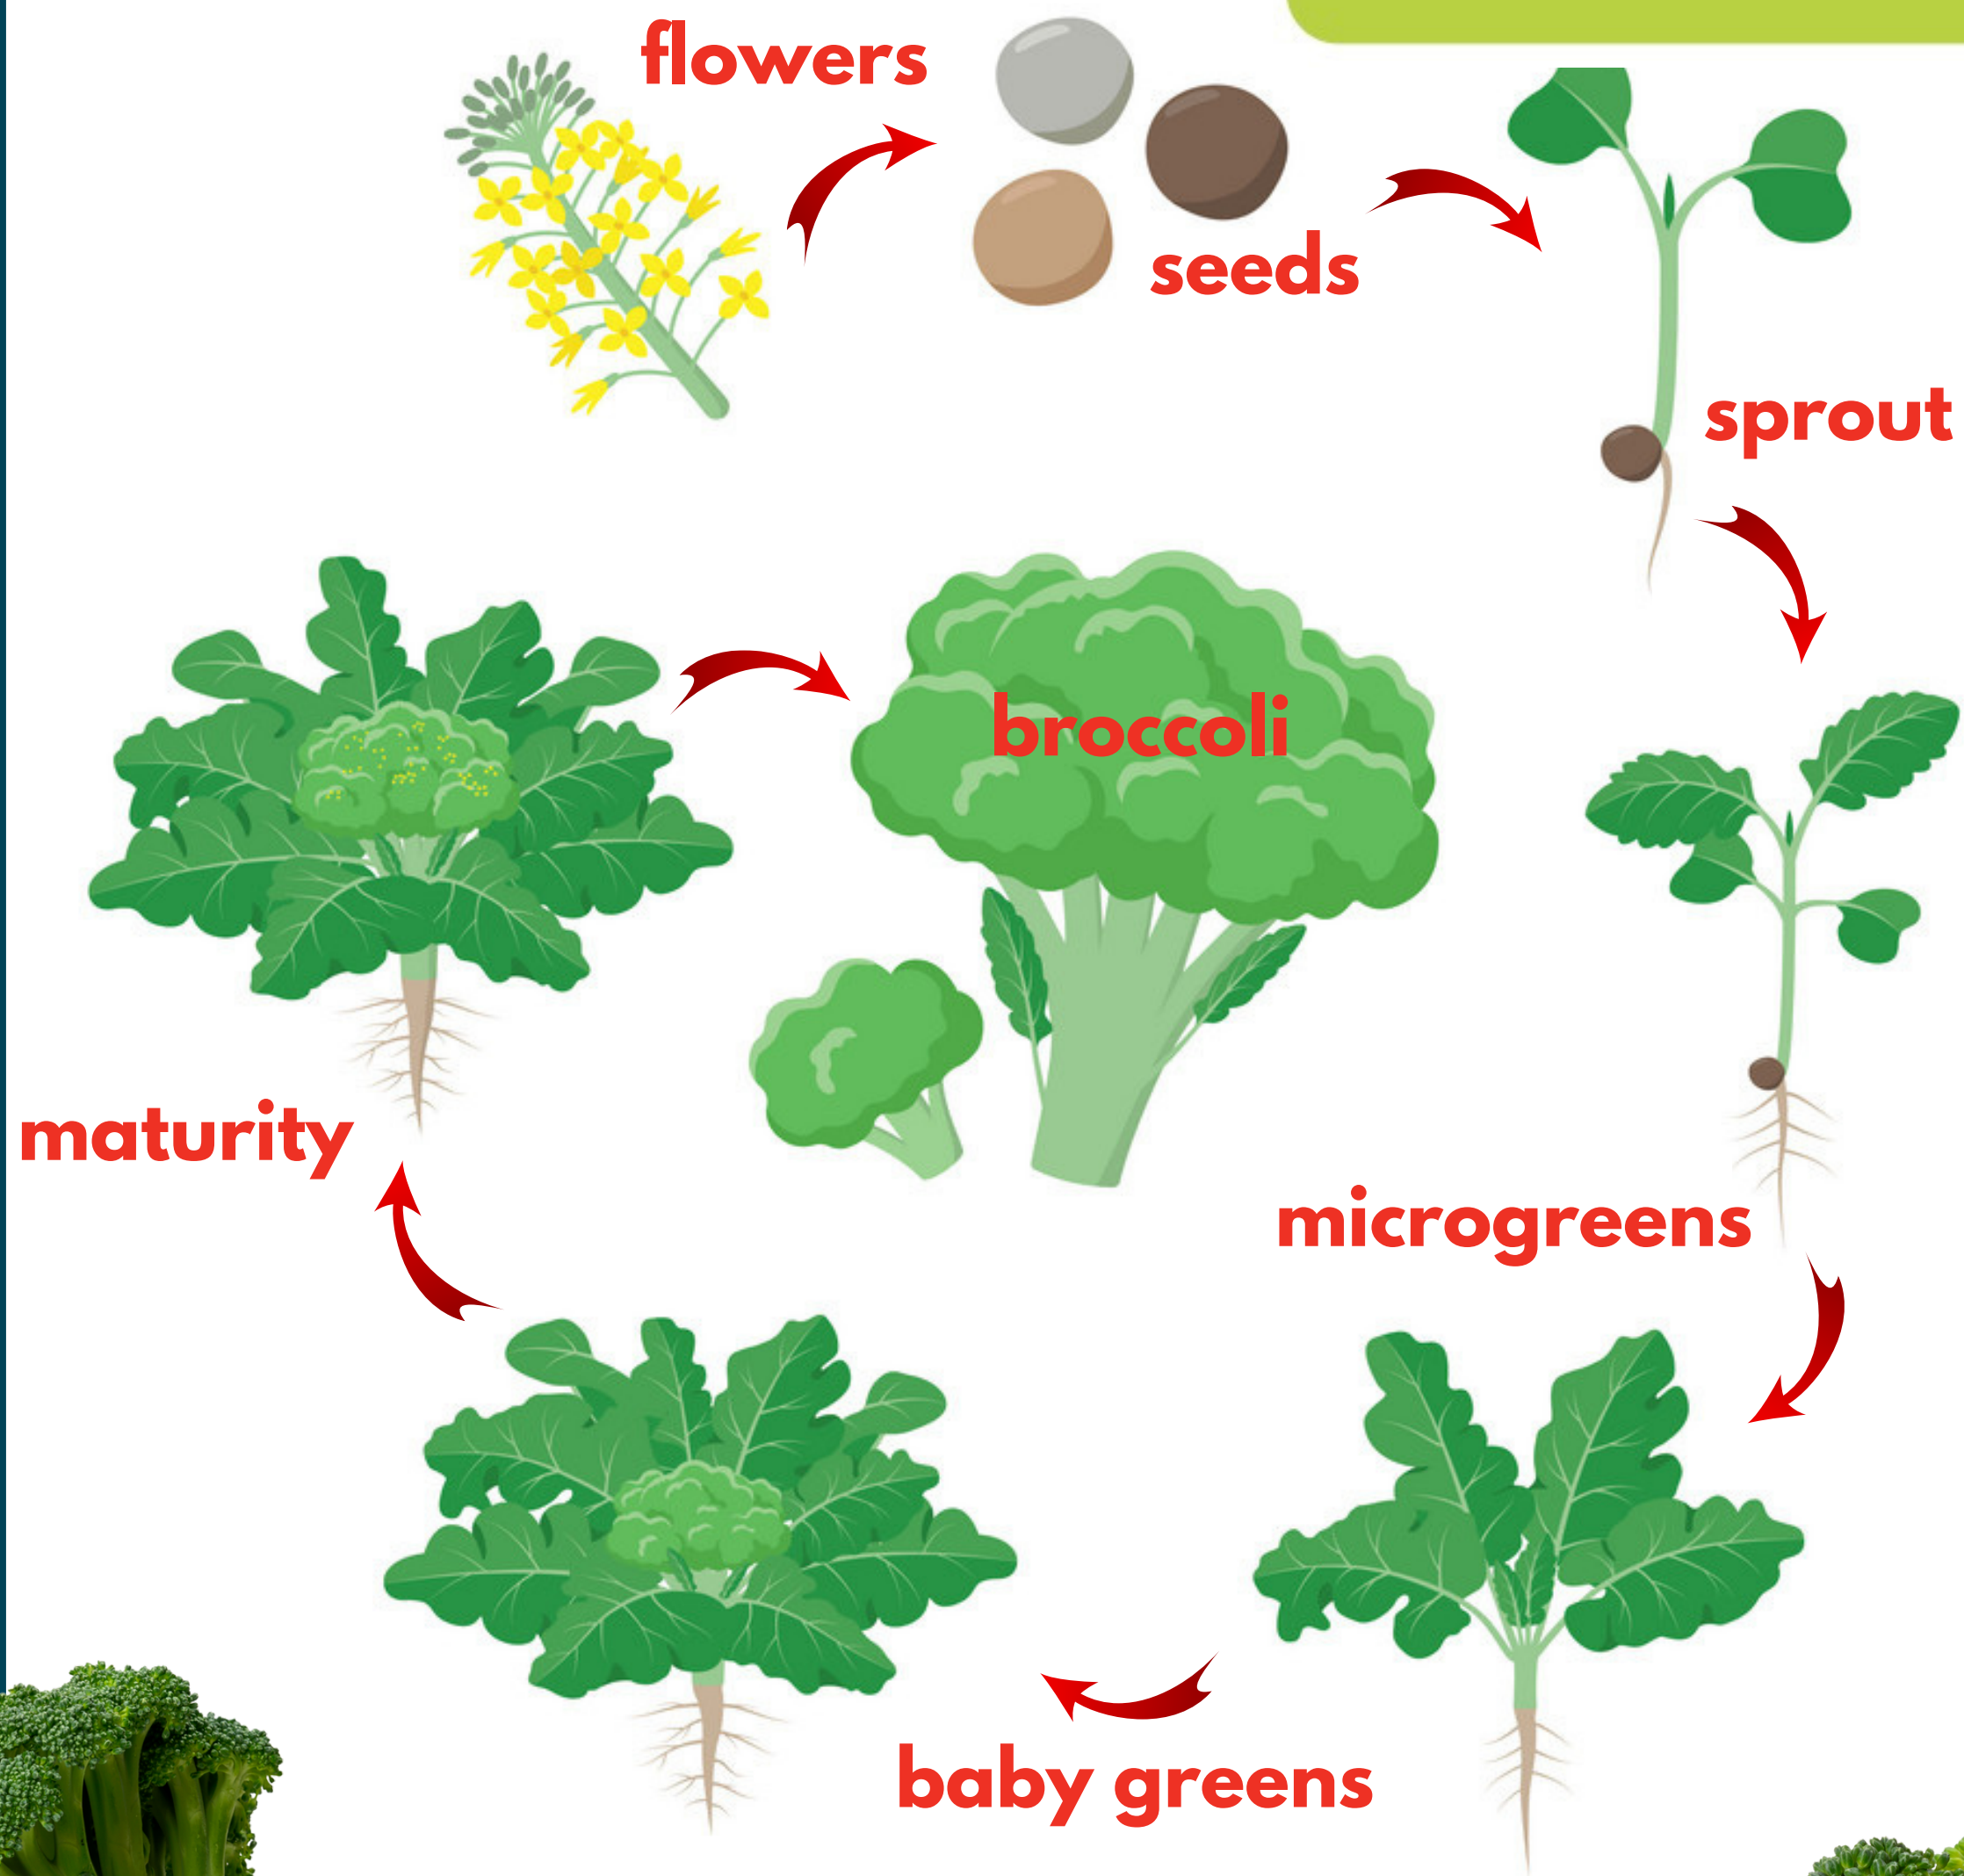

what's fresh

NOVEMBER

Cabbage worms are pests that damage broccoli leaves.

Black rot is a disease that damages broccoli plants.